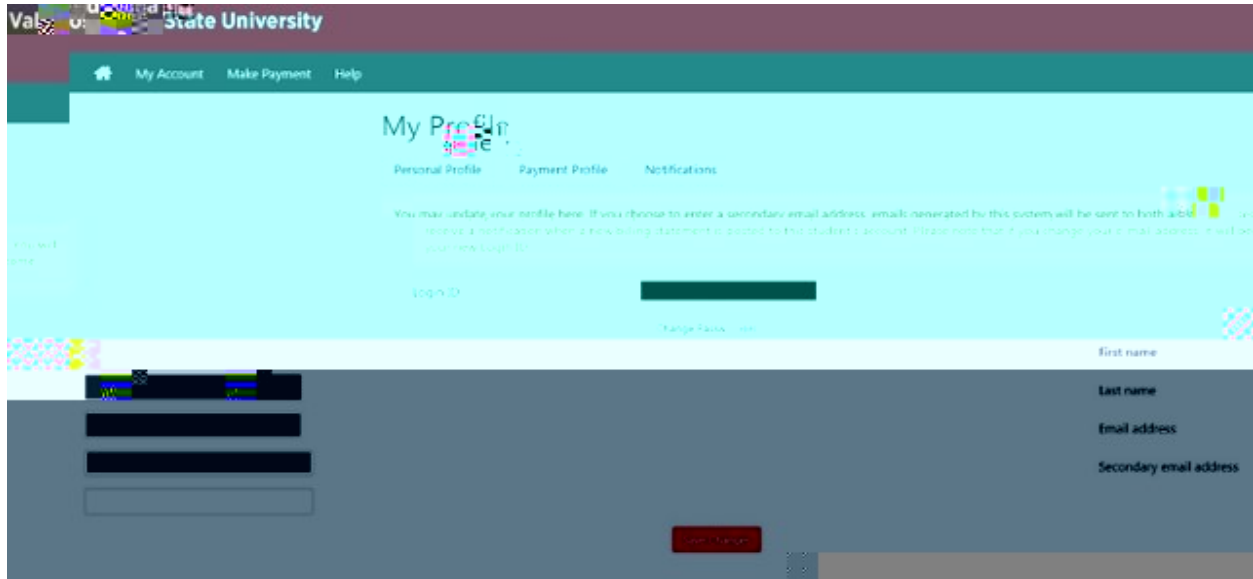

Set up Personal Profile for Authorized Users

To enter an email address:

Menu Path: My Account>Personal Profile

To add your number to receive text messaging notices:

Menu Path: My Account>Notifications